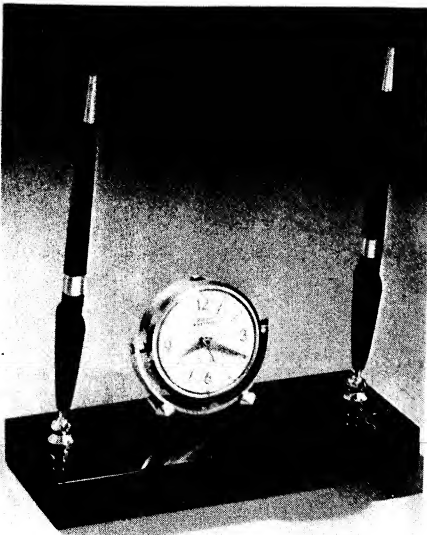

37CT - PEN BASE — AUTOMATIC TILT CALENDAR

105FC - PEN BASE — DOUBLE PEN — PLAQUE
SATIN — ROLL CALENDAR — PEN RESTS — TRAY

37RK - PEN BASE — DOUBLE PEN — SWIVEL ALARM CLOCK

612 - PEN BASE — DOUBLE PEN — PLAQUE — WIDE TRAY